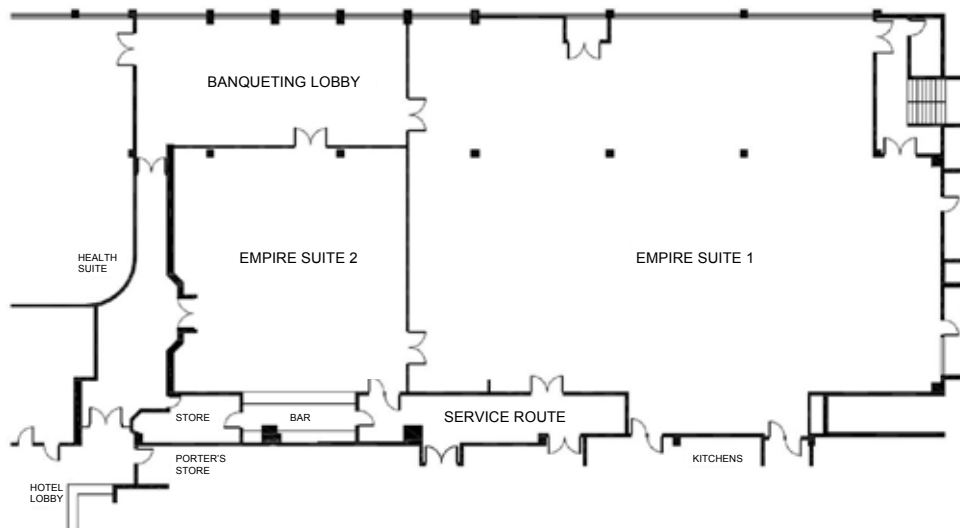

All our meeting rooms at a glance

Meeting Room	Total m²	Ceiling Height (m)	Theatre	Cabaret	Classroom	Boardroom	U-Shape	Banquet (tables of 10)	Reception	Natural Daylight	Blackout Window	Air Con	Floor
Empire Suite 1	544	3.5	500	240	240	100	90	350	450	Y	Y	Y	Ground
Empire Suite 2	155	3.5	100	70	50	30	30	80	100	N	Y	Y	Ground
Entire Empire Suite	800	3.5	700	320	300	150	140	500	500	Y	Y	Y	Ground
Wembley Suite	162	2.4	120	80	48	30	40	100	140	Y	Y	Y	Mezz
Ascot Suite	97	2.4	80	40	32	24	24	70	100	Y	Y	Y	Mezz
Wentworth Suite	81	2.4	65	40	28	24	20	60	80	Y	Y	Y	Mezz
Henley Suite	38	2.4	30	15	16	12	14	30	30	Y	Y	Y	Mezz
Boardroom	30.1	2.5	-	-	-	14	-	-	-	Y	Y	Y	1st
Syndicate	26.3	2.4	-	-	-	6	-	-	-	Y	Y	Y	1st

Ground Floor