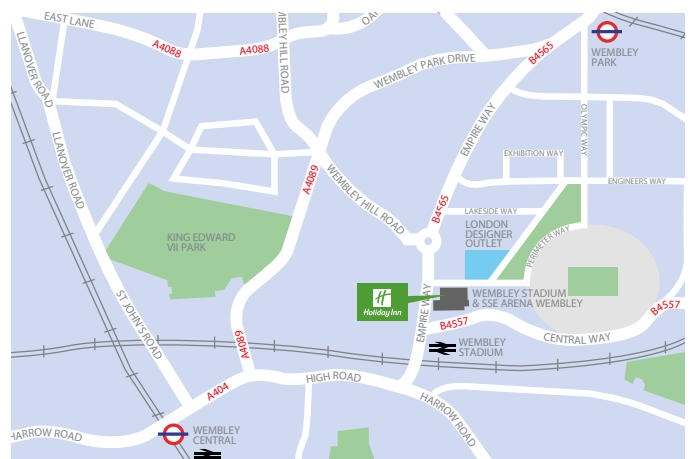

Motorways

The Wembley arena hotel is also within easy reach of the North Circular, M1, M4, M40 and the M25.