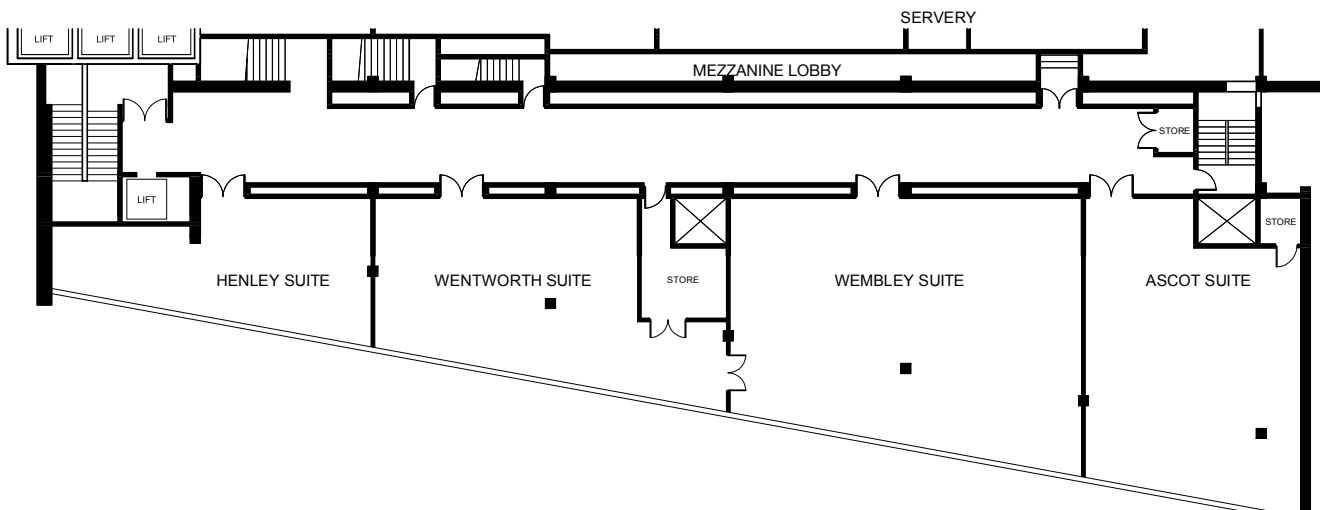

The Wembley arena hotel is also within easy reach of the North Circular, M1, M4, M40 and the M25.

All our meeting rooms at a glance

Meeting Room	Total m ²	Ceiling Height (m)	Theatre	Cabaret	Classroom	Boardroom	U-Shape	Banquet (tables of 10)	Reception	Natural Daylight	Blackout Window	Air Con	Floor
Empire Suite 1	544	3.5	500	240	240	100	90	350	450	Y	Y	Y	Ground
Empire Suite 2	155	3.5	100	70	50	30	30	80	100	N	Y	Y	Ground
Entire Empire Suite	800	3.5	700	320	300	150	140	500	500	Y	Y	Y	Ground
Wembley Suite	162	2.4	120	80	48	30	40	100	140	Y	Y	Y	Mezz
Ascot Suite	97	2.4	80	40	32	24	24	70	100	Y	Y	Y	Mezz
Wentworth Suite	81	2.4	65	40	28	24	20	60	80	Y	Y	Y	Mezz
Henley Suite	38	2.4	30	15	16	12	14	30	30	Y	Y	Y	Mezz
Boardroom	30.1	2.5	-	-	-	14	-	-	-	Y	Y	Y	1st
Syndicate	26.3	2.4	-	-	-	6	-	-	-	Y	Y	Y	1st

Ground Floor

Mezzanine Floor

Call our Conference Team on
020 8902 8839